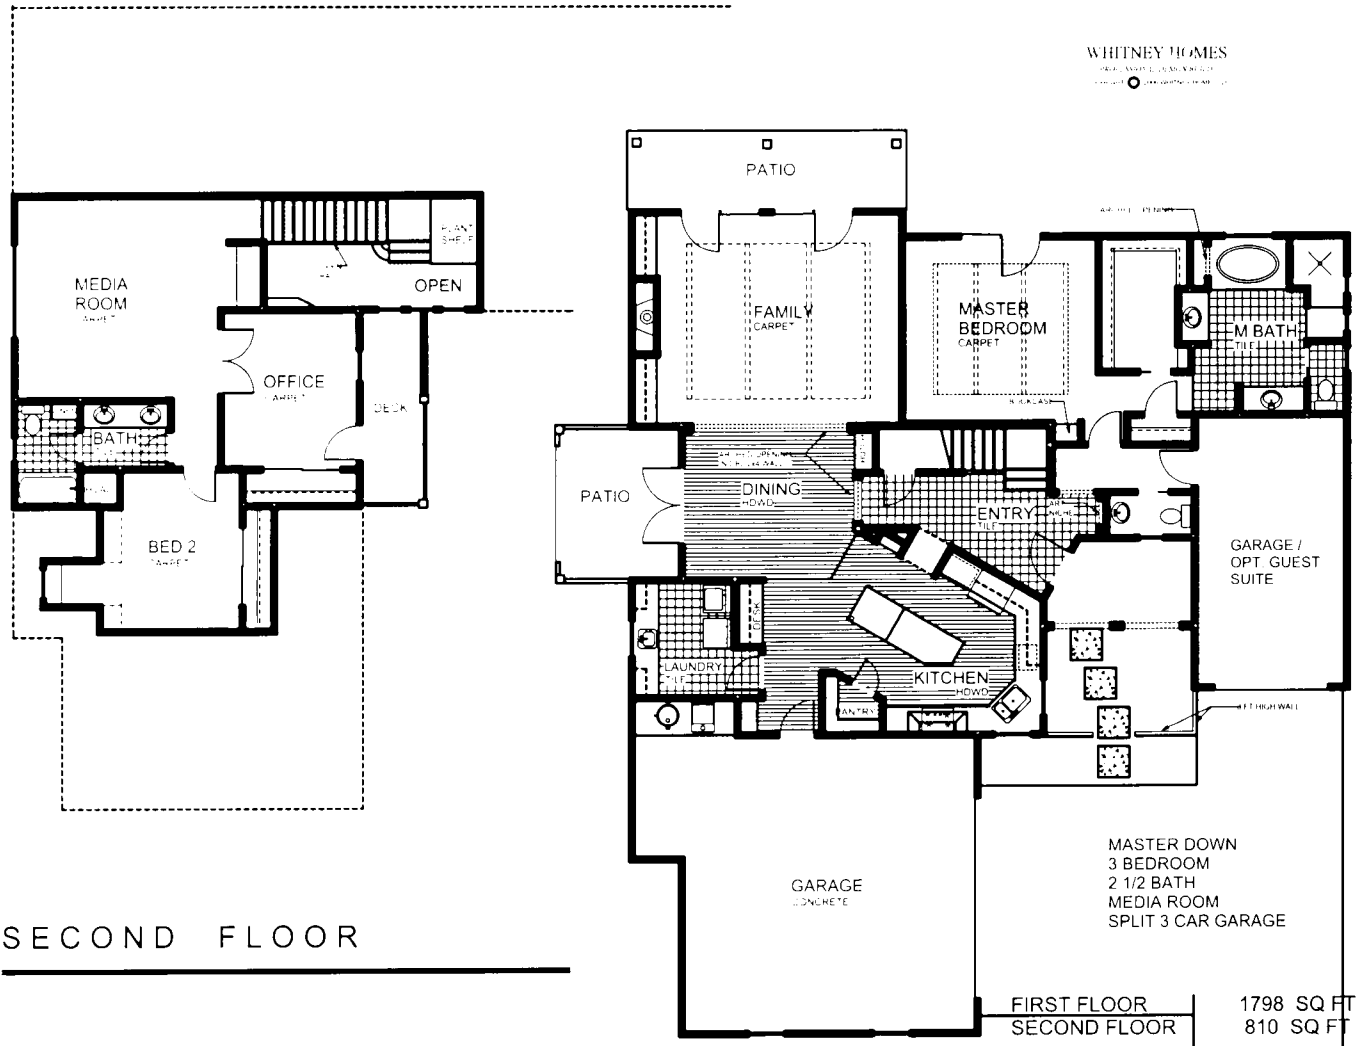

SECOND FLOOR

FIRST FLOOR

FIRST FLOOR	1798 SQ FT
SECOND FLOOR	810 SQ FT
TOTAL	2608 SQ FT