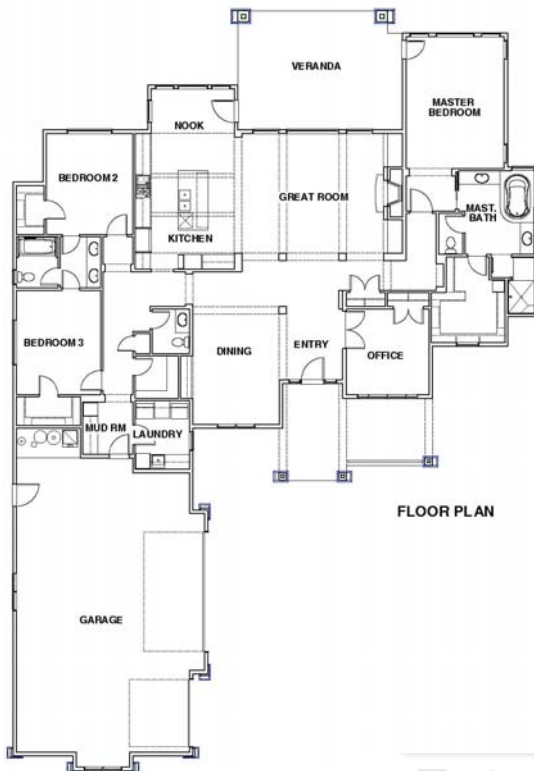

# Alpine Pointe

Perfection . . . Idaho Style

## The McCall

- Single level / Approx. 2816 sq. ft.
- 3 Bedrooms - 2.5 Baths
- Great Room with Split bedroom
- Den & Formal Dining
- Soaring 14' Ceilings
- Walk-in Closets in all Bedrooms
- Huge Pantry & Laundry room
- Master suite with walk-in shower